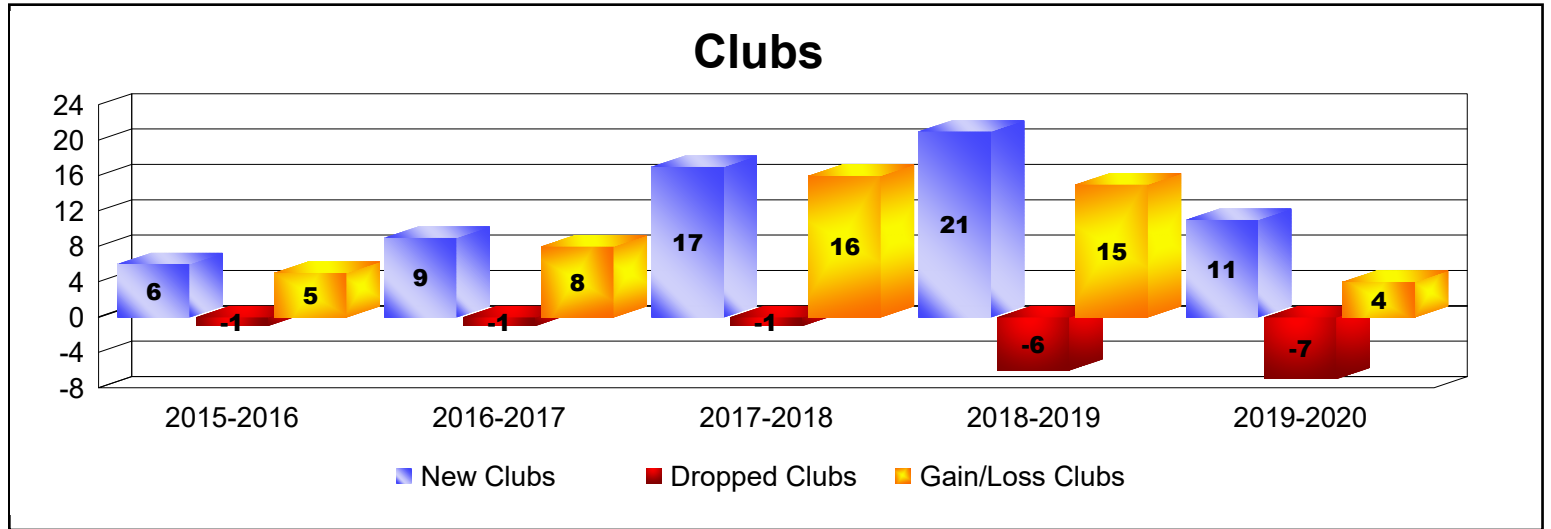

Year	New Clubs	Dropped Clubs	Gain/ Loss Clubs	New Members	Charter Members	Reinstate Members	Transfer Members	Total Member Added	Total Members Dropped	Gain/ Loss Members
2015-2016	6	-1	5	275	177	32	11	495	-218	277
2016-2017	9	-1	8	420	232	18	2	672	-279	393
2017-2018	17	-1	16	563	488	31	12	1094	-544	550
2018-2019	21	-6	15	430	631	45	4	1110	-634	476
2019-2020	11	-7	4	320	305	40	9	674	-774	-100
<b>Average</b>	<b>13</b>	<b>-3</b>	<b>10</b>	<b>402</b>	<b>367</b>	<b>33</b>	<b>8</b>	<b>809</b>	<b>-490</b>	<b>319</b>

Year	New Clubs	Dropped Clubs	Gain/ Loss Clubs	New Members	Charter Members	Reinstate Members	Transfer Members	Total Member Added	Total Members Dropped	Gain/ Loss Members
2015-2016	0	0	0	30	0	1	0	31	-4	27
2016-2017	0	0	0	21	0	1	0	22	-25	-3
2017-2018	0	0	0	3	0	2	0	5	-19	-14
2018-2019	0	0	0	0	0	0	0	0	-15	-15
2019-2020	0	0	0	0	0	0	0	0	0	0
<b>Average</b>	<b>0</b>	<b>0</b>	<b>0</b>	<b>11</b>	<b>0</b>	<b>1</b>	<b>0</b>	<b>12</b>	<b>-13</b>	<b>-1</b>