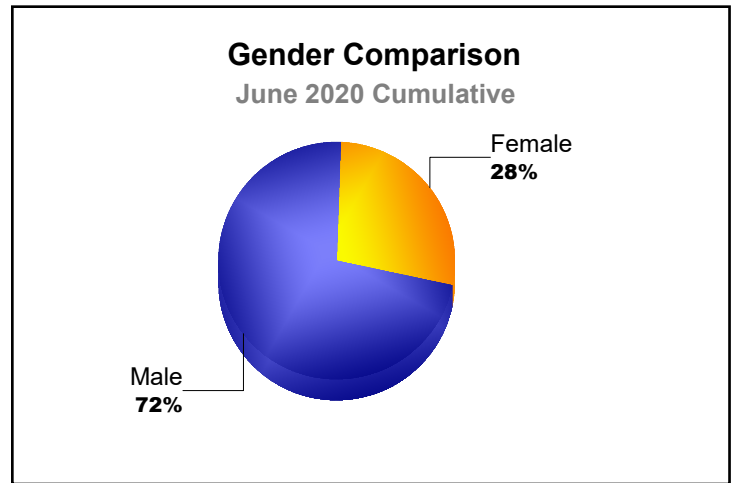

Year	New Clubs	Dropped Clubs	Gain/ Loss Clubs	New Members	Charter Members	Reinstate Members	Transfer Members	Total Member Added	Total Members Dropped	Gain/ Loss Members
2015-2016	6	-1	5	275	177	32	11	495	-218	277
2016-2017	9	-1	8	420	232	18	2	672	-279	393
2017-2018	17	-1	16	563	488	31	12	1094	-544	550
2018-2019	21	-6	15	430	631	45	4	1110	-634	476
2019-2020	11	-7	4	320	305	40	9	674	-774	-100
<b>Average</b>	<b>13</b>	<b>-3</b>	<b>10</b>	<b>402</b>	<b>367</b>	<b>33</b>	<b>8</b>	<b>809</b>	<b>-490</b>	<b>319</b>