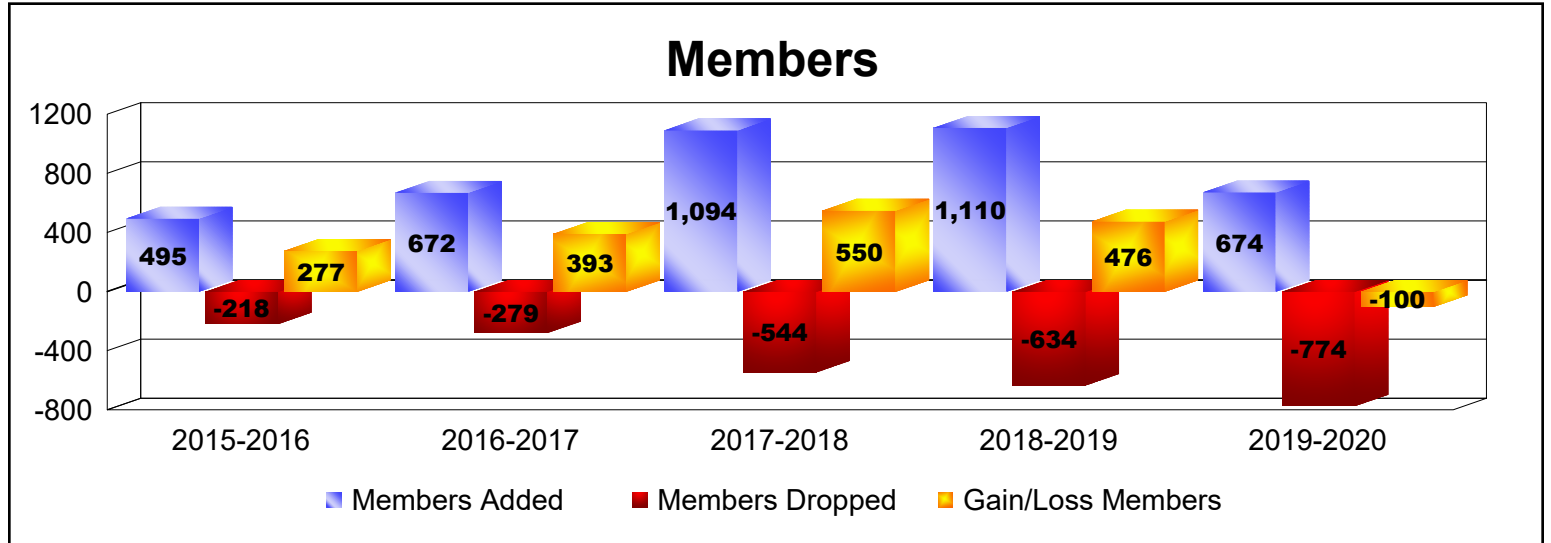

Year	New Clubs	Dropped Clubs	Gain/ Loss Clubs	New Members	Charter Members	Reinstate Members	Transfer Members	Total Member Added	Total Members Dropped	Gain/ Loss Members
2015-2016	6	-1	5	275	177	32	11	495	-218	277
2016-2017	9	-1	8	420	232	18	2	672	-279	393
2017-2018	17	-1	16	563	488	31	12	1094	-544	550
2018-2019	21	-6	15	430	631	45	4	1110	-634	476
2019-2020	11	-7	4	320	305	40	9	674	-774	-100
<b>Average</b>	<b>13</b>	<b>-3</b>	<b>10</b>	<b>402</b>	<b>367</b>	<b>33</b>	<b>8</b>	<b>809</b>	<b>-490</b>	<b>319</b>

Year	New Clubs	Dropped Clubs	Gain/ Loss Clubs	New Members	Charter Members	Reinstate Members	Transfer Members	Total Member Added	Total Members Dropped	Gain/ Loss Members
2015-2016	0	0	0	30	0	1	0	31	-4	27
2016-2017	0	0	0	21	0	1	0	22	-25	-3
2017-2018	0	0	0	3	0	2	0	5	-19	-14
2018-2019	0	0	0	0	0	0	0	0	-15	-15
2019-2020	0	0	0	0	0	0	0	0	0	0
<b>Average</b>	<b>0</b>	<b>0</b>	<b>0</b>	<b>11</b>	<b>0</b>	<b>1</b>	<b>0</b>	<b>12</b>	<b>-13</b>	<b>-1</b>