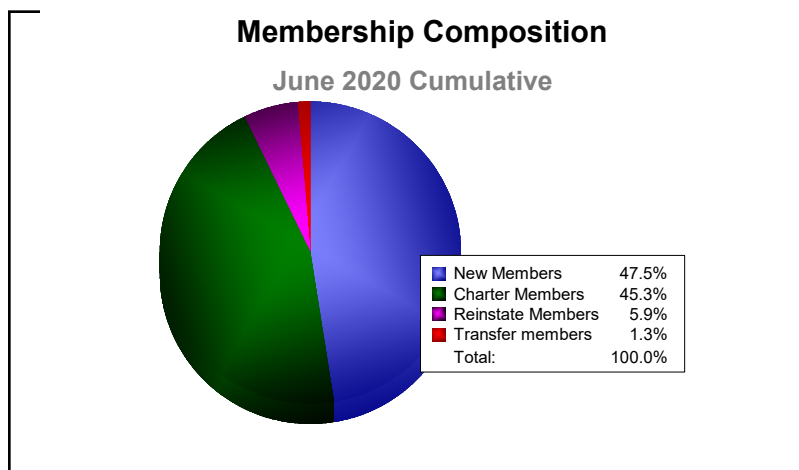

Year	New Clubs	Dropped Clubs	Gain/ Loss Clubs	New Members	Charter Members	Reinstate Members	Transfer Members	Total Member Added	Total Members Dropped	Gain/ Loss Members
2015-2016	6	-1	5	275	177	32	11	495	-218	277
2016-2017	9	-1	8	420	232	18	2	672	-279	393
2017-2018	17	-1	16	563	488	31	12	1094	-544	550
2018-2019	21	-6	15	430	631	45	4	1110	-634	476
2019-2020	11	-7	4	320	305	40	9	674	-774	-100
<b>Average</b>	<b>13</b>	<b>-3</b>	<b>10</b>	<b>402</b>	<b>367</b>	<b>33</b>	<b>8</b>	<b>809</b>	<b>-490</b>	<b>319</b>

Year	New Clubs	Dropped Clubs	Gain/ Loss Clubs	New Members	Charter Members	Reinstate Members	Transfer Members	Total Member Added	Total Members Dropped	Gain/ Loss Members
2015-2016	0	0	0	30	0	1	0	31	-4	27
2016-2017	0	0	0	21	0	1	0	22	-25	-3
2017-2018	0	0	0	3	0	2	0	5	-19	-14
2018-2019	0	0	0	0	0	0	0	0	-15	-15
2019-2020	0	0	0	0	0	0	0	0	0	0
<b>Average</b>	<b>0</b>	<b>0</b>	<b>0</b>	<b>11</b>	<b>0</b>	<b>1</b>	<b>0</b>	<b>12</b>	<b>-13</b>	<b>-1</b>